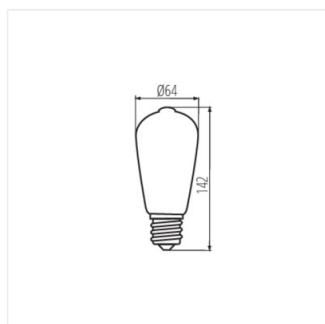

XLED ST64

LED light source

XLED ST64-7W

XLED ST64 7W-WW	29637	7	55	725	2500	320	E27

Kanlux XLED combines the best features of traditional bulbs and modern LED light sources. Therefore, we talk about it as the first real LED bulb. A glass bulb and LED diodes placed in such a way so that light can part in all directions. Additionally, the ST64 version is made of glass in gold colour, which emphasizes the warm colour of light of this source and gives additional, noble elegance to it.

- Lampshade material: glass

XLED ST64

LED light source

XLED ST64-7W

XLED ST64-7W