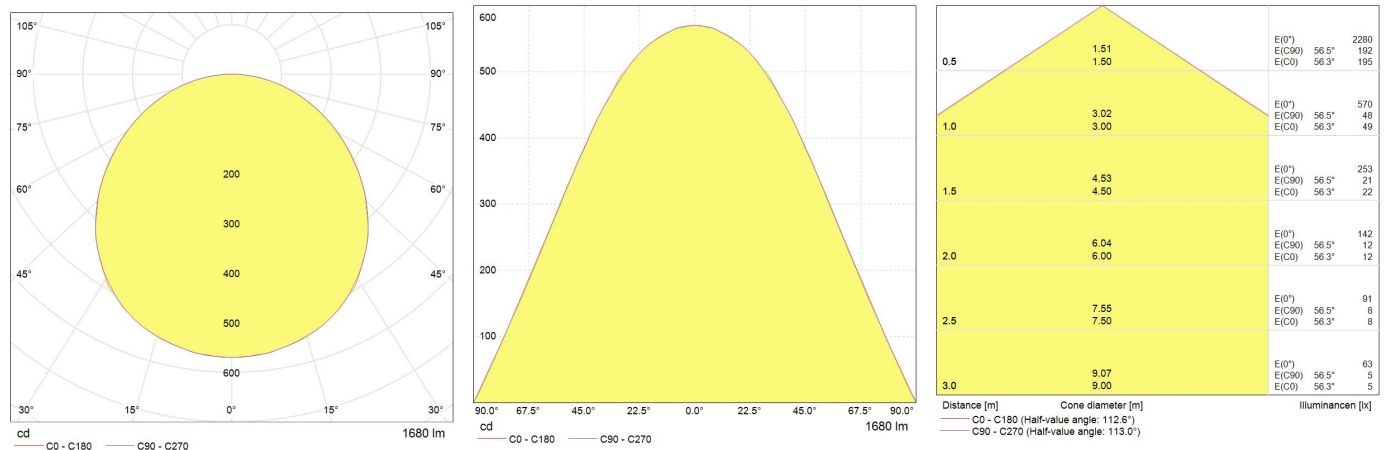

Electrical data

Nominal lamp power factor	>0.5
Controllability	Not dimmable electronic (Static)

Logistic data

Product status	Available
Shipment	Standard

Photometric Data

Downloads & Links

[Go to the catalog site (HTTP)](#)

[Datasheet (PDF)](#)

[Installation guide (PDF)](#)

[Images (HTTP)](#)

[DoC Document (PDF)](#)