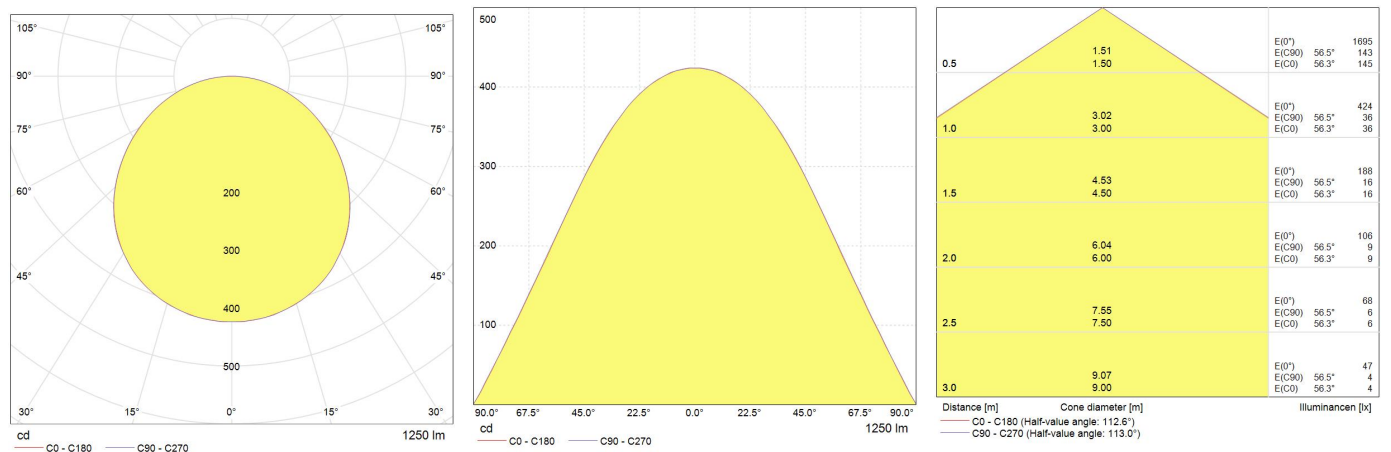

Electrical data

Nominal lamp power factor	>0.5
Controllability	Not dimmable electronic (Static)

Logistic data

Product status	Available
Shipment	Standard

Photometric Data

Downloads & Links

[Go to the catalog site (HTTP)](#)

[Datasheet (PDF)](#)

[Installation guide (PDF)](#)

[Images (HTTP)](#)

[DoC Document (PDF)](#)