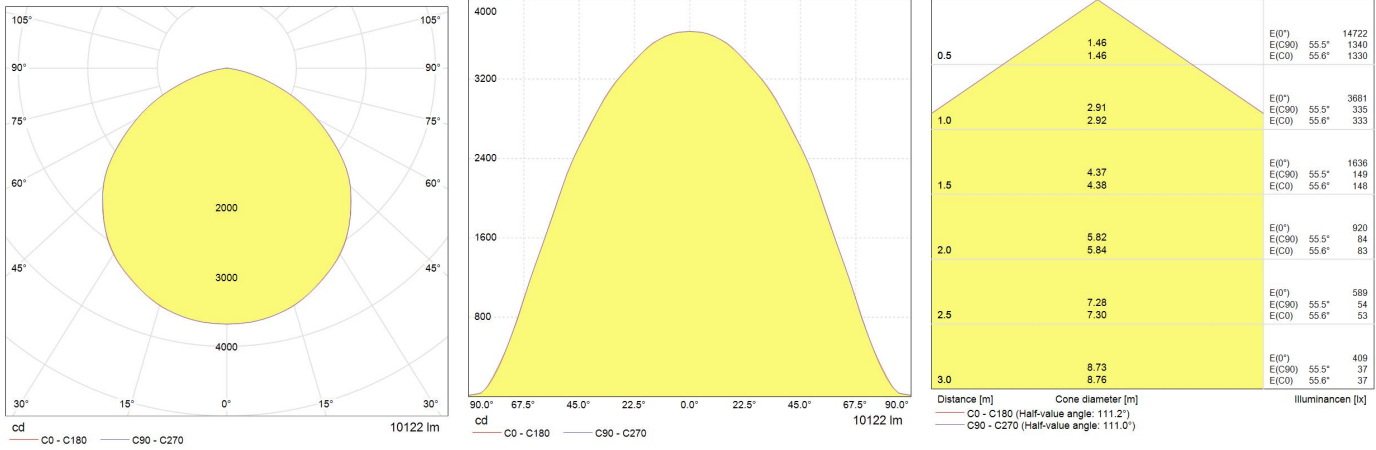

Optical data

Nominal beam angle [°]	110°

Electrical data

Nominal lamp power factor	0.95
Controllability	Dimmable electronic (0-10V)

Logistic data

Product status	Available
Shipment	Standard

Photometric Data