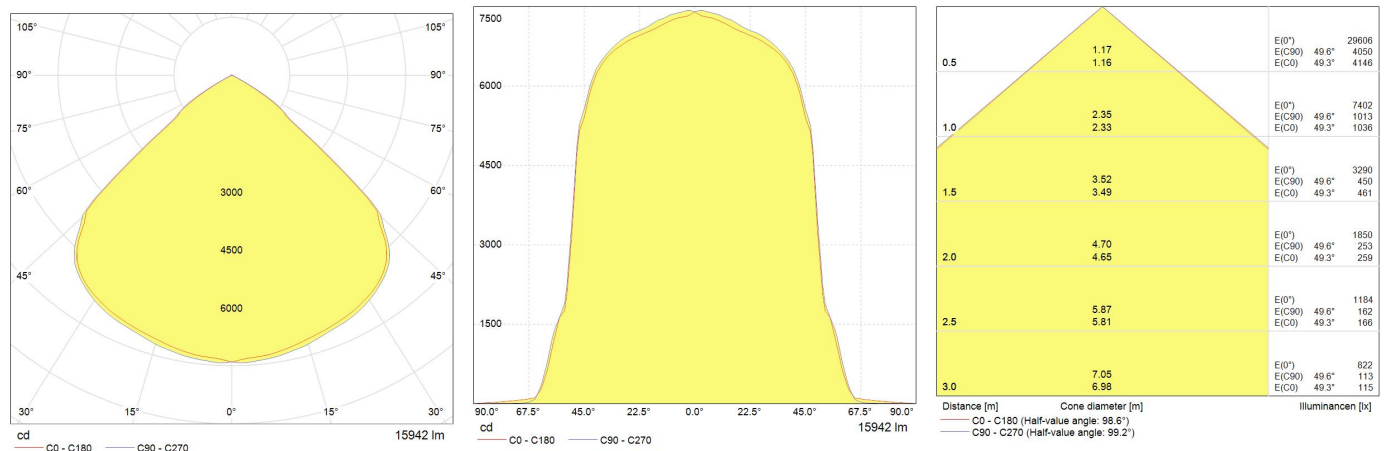

Logistic data

Box quantity	1
Shipment	Standard
Product status	Available

Light distribution

Downloads & Links

[Go to the catalog site (HTTP)](#)

[Datasheet (PDF)](#)

[Installation guide (PDF)](#)

[Images (HTTP)](#)

[Declaration of Conformity (PDF)](#)

[Datasheets on different languages (HTTP)](#)