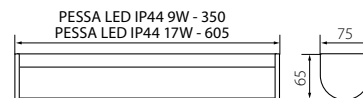

Oprawa łazienkowa LED
LED bathroom fixture.
Светодиодный светильник для ванной комнаты.

LED SMD

PESSA LED IP44

PESSA LED IP44 9W-WW

PESSA LED IP44 17W-WW

Kanlux

| | [W] | [lm] | [K] | [°] |
|-----------------------|-------|------|------|------|
| PESSA LED IP44 9W-WW | 27530 | 9 | 700 | 3000 |
| PESSA LED IP44 9W-NW | 27531 | 9 | 700 | 4000 |
| PESSA LED IP44 17W-WW | 27532 | 17 | 1400 | 3000 |
| PESSA LED IP44 17W-NW | 27533 | 17 | 1400 | 4000 |