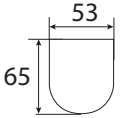

LED SMD

IP44

ROLSO LED

Wandleuchte  
Wall-mounted fixture  
Applique

ROLSO LED IP44 15W-NW - 600  
ROLSO LED IP44 20W-NW - 900

ROLSO LED

**Kanlux**

ROLSO LED IP44 15W-NW	26700	15	1080
ROLSO LED IP44 20W-NW	26701	20	1440