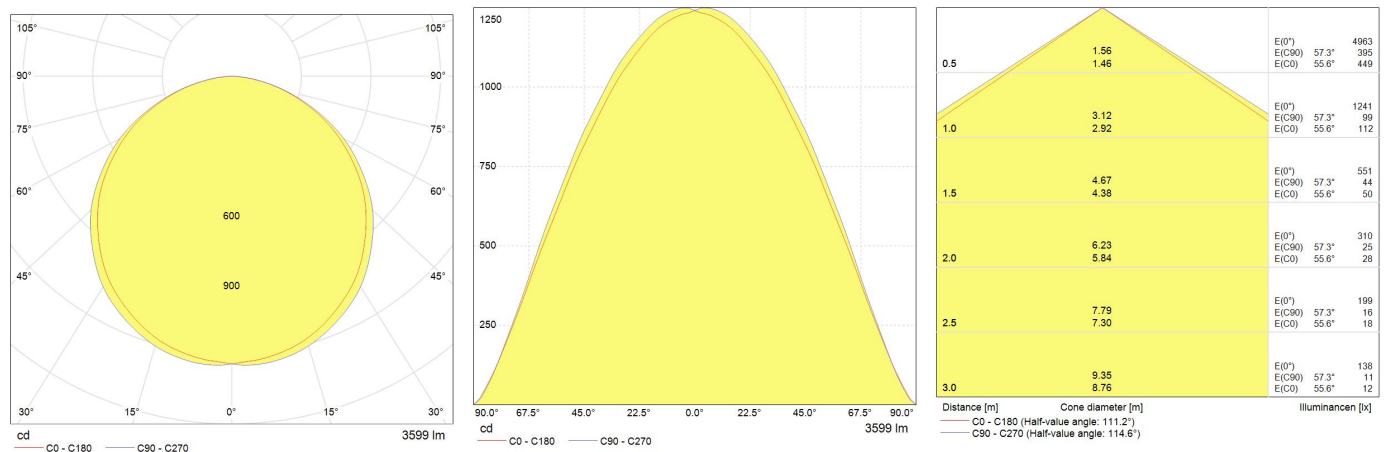

Electrical data

Nominal lamp power factor	0.9
Controllability	Not dimmable electronic (Static)

Logistic data

Product status	Available
Shipment	Standard

Photometric Data

Downloads & Links

- [Go to the catalog site (HTTP)](#)
- [Datasheet - TUNGSRAM (PDF)](#)
- [Datasheet - GE Lighting (PDF)](#)
- [Datasheet - DALI version - GE (PDF)](#)
- [Datasheet - ECO version - GE (PDF)](#)
- [Installation guide (PDF)](#)
- [Images (HTTP)](#)
- [Photometry files for EMERGENCY versions (HTTP)](#)