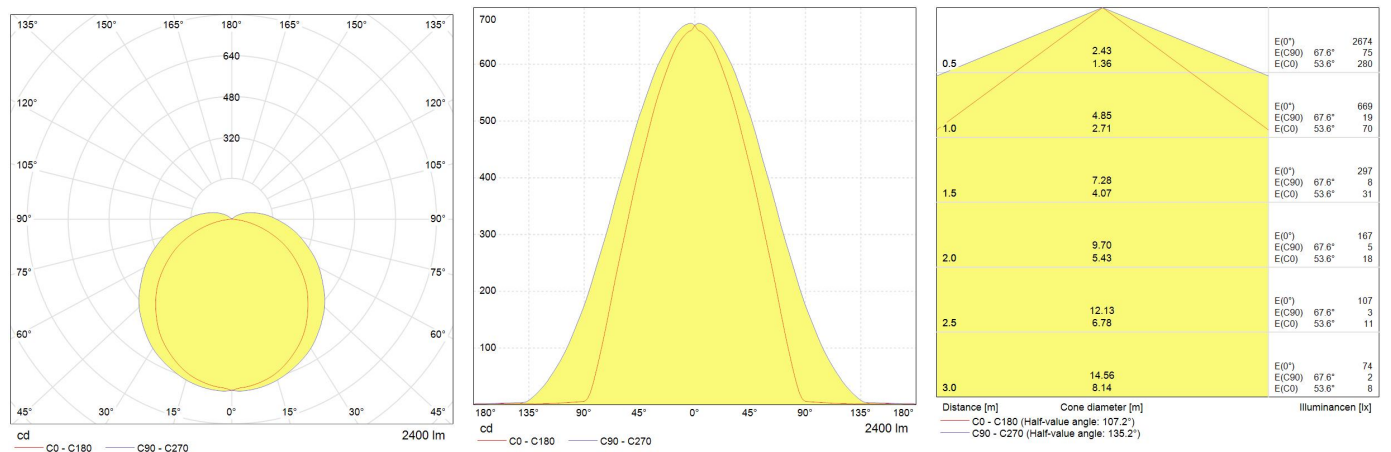

Electrical data

Nominal lamp power factor	0.9
Controllability	Not dimmable electronic (Static)

Logistic data

Product status	Available
Shipment	Standard

Photometric Data

Downloads & Links

- [Go to the catalog site (HTTP)](#)
- [Datasheet - TUNGSRAM (PDF)](#)
- [Datasheet - GE Lighting (PDF)](#)
- [Images (HTTP)](#)