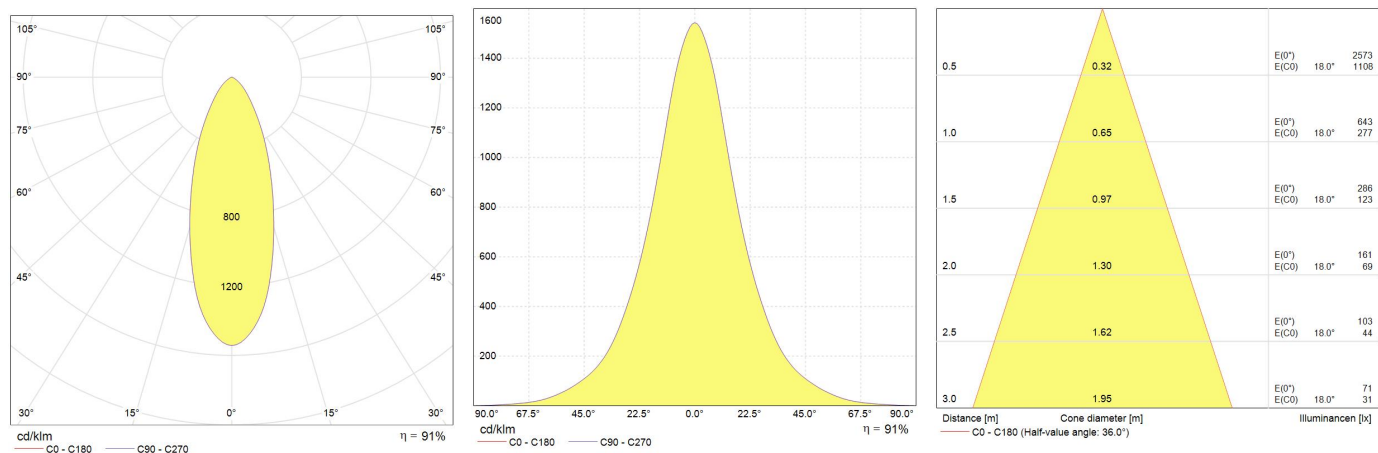

Electrical data

Nominal lamp power factor...	0.7
Rated power [W]	5.0
Number of switching cycles	30000
Dimming Capability	No
Input voltage range	12
Nominal lamp voltage range [V]	12
Nominal power [W]	5

Logistic data

Shipment	Standard
DUN Code	20064894509463
EAN Code	0064894509469
Pack Quantity	8
Inner pack type	Box
Product status	Available

Light distribution