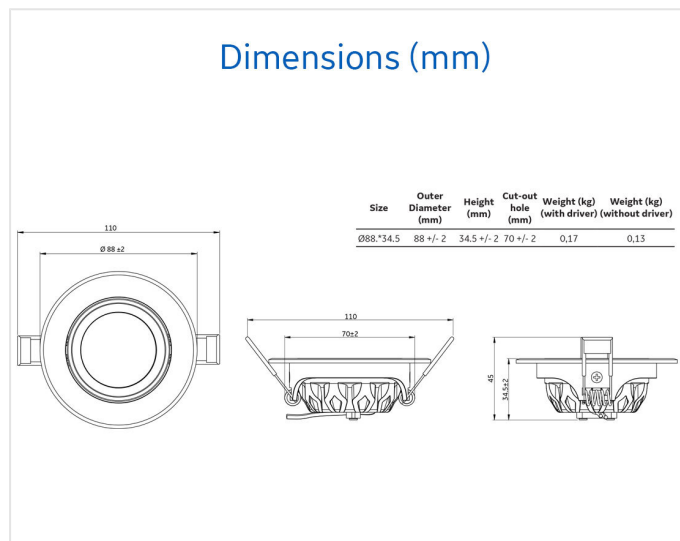

Technical drawing

Downloads & Links

[Go to the catalog site (HTTP)](#)

[LED Recessed Spotlight Datasheet (PDF)](#)

[LED Recessed Spotlight Images (HTTP)](#)

[Lighting design tools & calculators (HTTP)](#)

[Certificate for the Quality Management System of GE Lighting EMEA (PDF)](#)

[Certificate for the Environmental Management System of GE Lighting EMEA (PDF)](#)