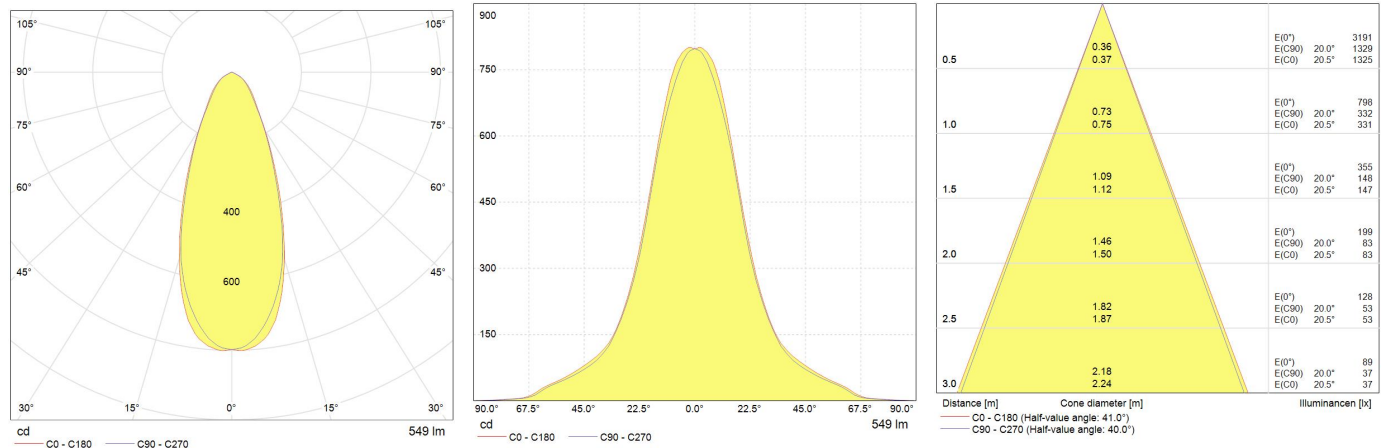

Electrical data

Nominal lamp power factor	>0,9
Class	Class II
Controllability	Constant Current Driver

Logistic data

Product status	Available

Photometric Data