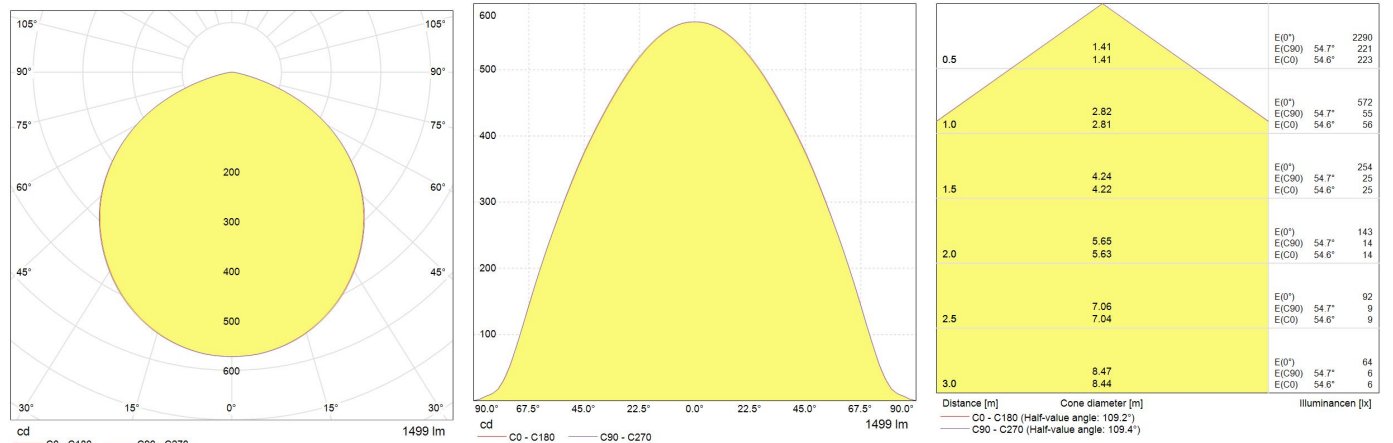

Electrical data

Nominal lamp power factor	0,9
Controllability	Constant Current Driver

Logistic data

Product status	Available
Pack quantity	1

Photometric Data