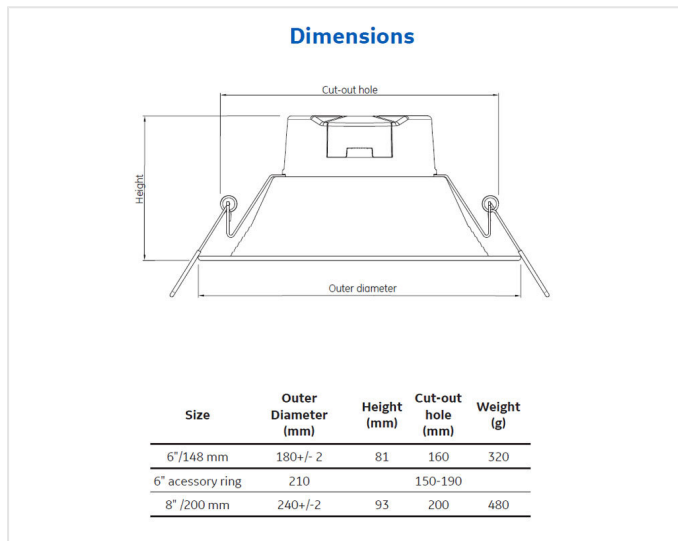

Technical drawing

Downloads & Links

[Go to the catalog site (HTTP)](#)

[LED Diffuser Downlight Datasheet (PDF)](#)

[LED Diffuser Downlight Images (HTTP)](#)

[Lighting design tools & calculators (HTTP)](#)

[Certificate for the Quality Management System of GE Lighting EMEA (PDF)](#)

[Certificate for the Environmental Management System of GE Lighting EMEA (PDF)](#)