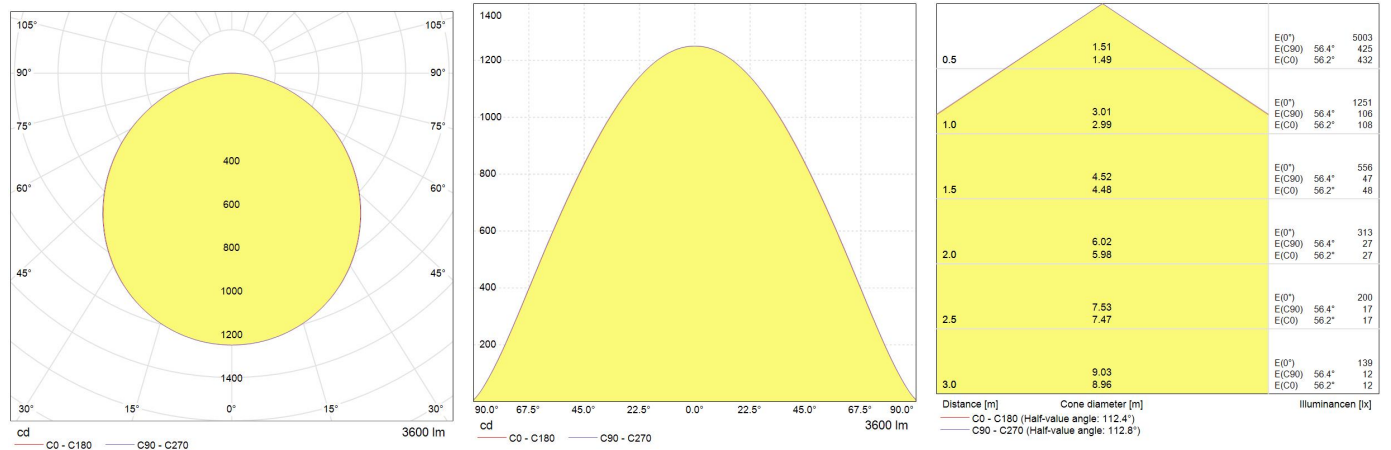

Electrical data

Nominal lamp power factor	0,9
Class	Class II
Controllability	Not dimmable electronic (Static)

Logistic data

Product status	Available
Pack quantity	1

Photometric Data