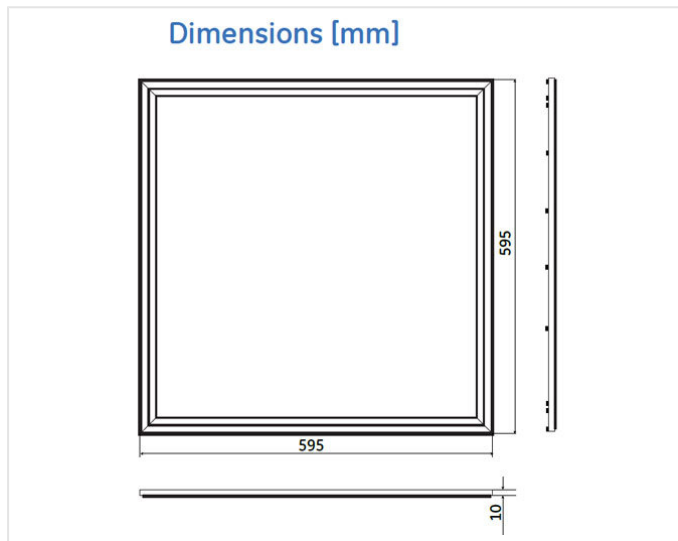

Technical drawing

Downloads & Links

[Go to the catalog site (HTTP)](#)

[Product datasheet (PDF)](#)

[Edgelit Range Data sheets (HTTP)](#)

[Installation guide (PDF)](#)

[Images (HTTP)](#)

[Lighting design tools & calculators (HTTP)](#)

[Certificate for the Quality Management System of GE Lighting EMEA (PDF)](#)

[Certificate for the Environmental Management System of GE Lighting EMEA (PDF)](#)